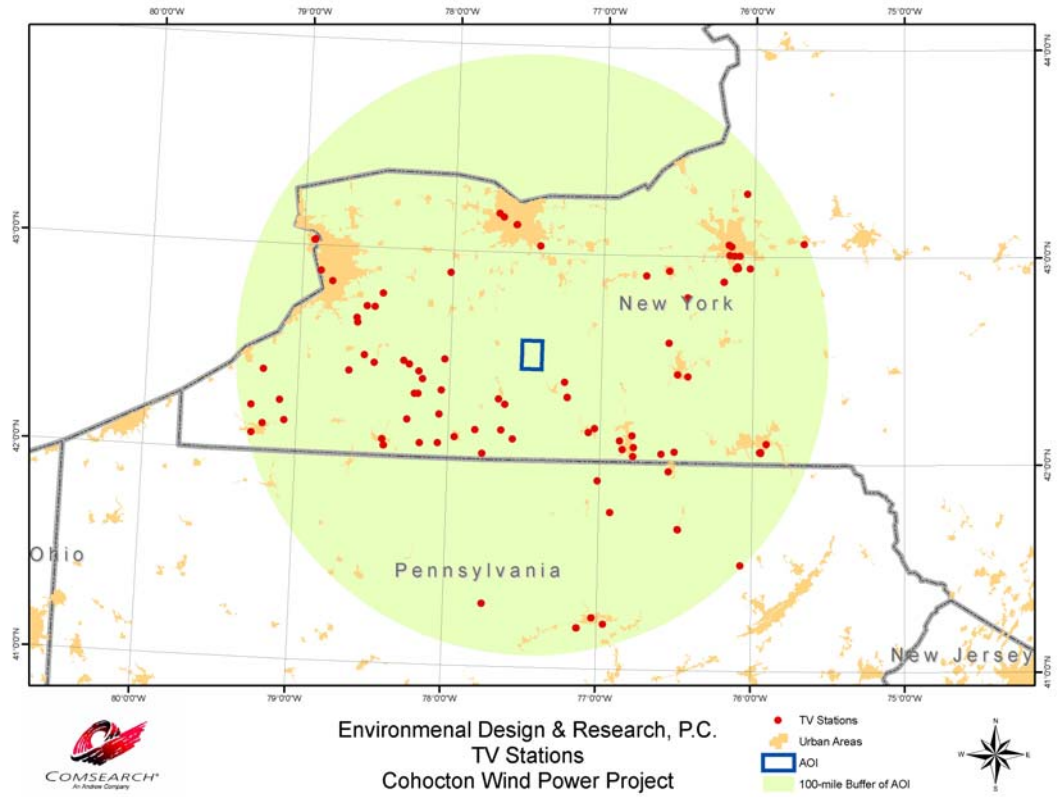

## Off-Air TV Reception Analysis at the Cohocton Wind Project Area in Steuben County, New York

Comsearch was contracted by Environmental Design & Research P.C. to identify all of the off-air television stations within 100-mile radius of the proposed Cohocton Wind Energy Project in Steuben County, NY. Off-air stations are television broadcasters that transmit signals that can be received directly on a television receiver from terrestrially located broadcast facilities. Comsearch examined the coverage of the off-air TV stations and the communities in the area that could potentially have degraded television reception because of the location of the wind turbines. The proposed wind energy facility boundaries and local communities are plotted in the map shown in Figure 1 of this memorandum. Table 1 lists the off-air television stations within 100 mile radius of the wind facility.

Table 3 Locations for Potential Test Points for Baseline Off-Air TV Measurements

- North side of wind energy facility
- East side of wind energy facility
- South side of wind energy facility
- West side of wind energy facility
- Cohocton

Dansville  
 Wayland  
 Prattsburg  
 Loon Lake  
 Avoca  
 Stony Brook  
 Wheeler

This area has two full service off-air TV Stations and fifteen low-power and translator stations. Based on this, it is not expected that the of-air television stations are the primary mode of television service for the local communities. TV Cable service and/or direct satellite broadcast are probably the dominant delivery mode of TV service to the wind facility's surrounding communities.

Figure 1 Cohocton Wind Facility Boundaries and Local Communities

**Figure 2 TV Stations within 100 Miles of Cohocton Wind Project Area**