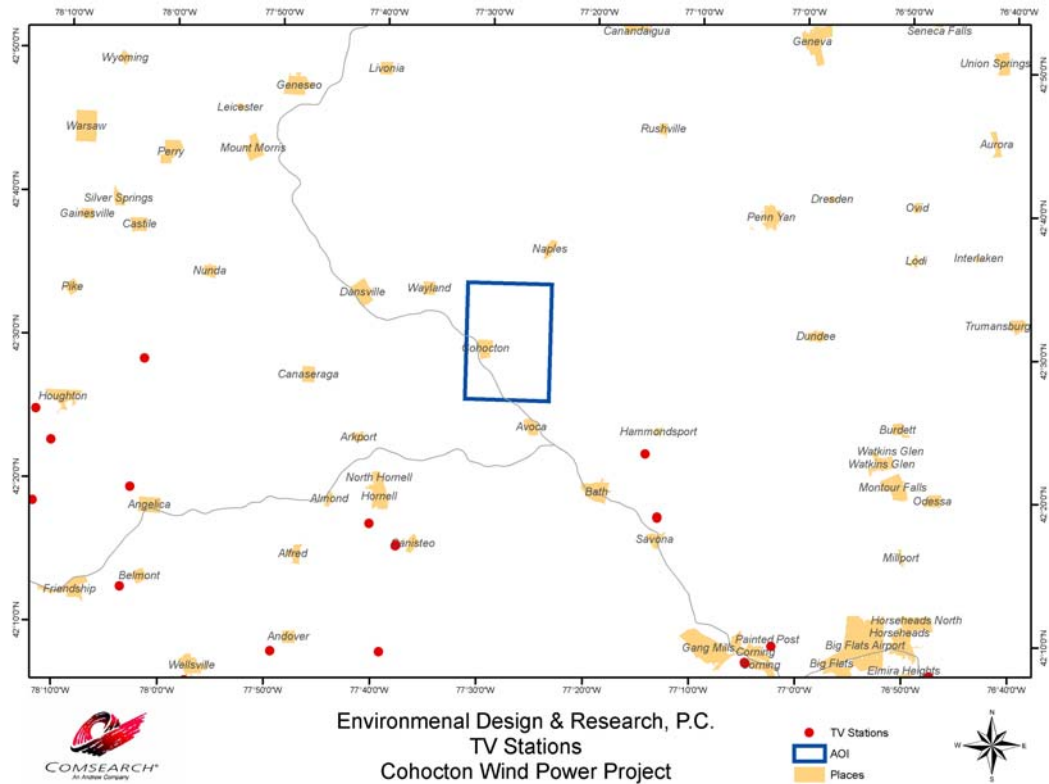

Figure 2 shows the location of the TV stations with respect to the area. Table 3 lists the communities and other locations where potential test points for the baseline off-air TV measurements may be made, if requested, in a subsequent phase of this project.

Table 3 Locations for Potential Test Points for Baseline Off-Air TV Measurements

- North side of wind energy facility
- East side of wind energy facility
- South side of wind energy facility
- West side of wind energy facility
- Cohocton

Dansville  
 Wayland  
 Prattsburg  
 Loon Lake  
 Avoca  
 Stony Brook  
 Wheeler

This area has two full service off-air TV Stations and fifteen low-power and translator stations. Based on this, it is not expected that the of-air television stations are the primary mode of television service for the local communities. TV Cable service and/or direct satellite broadcast are probably the dominant delivery mode of TV service to the wind facility's surrounding communities.

Figure 1 Cohocton Wind Facility Boundaries and Local Communities

**Figure 2 TV Stations within 100 Miles of Cohocton Wind Project Area**